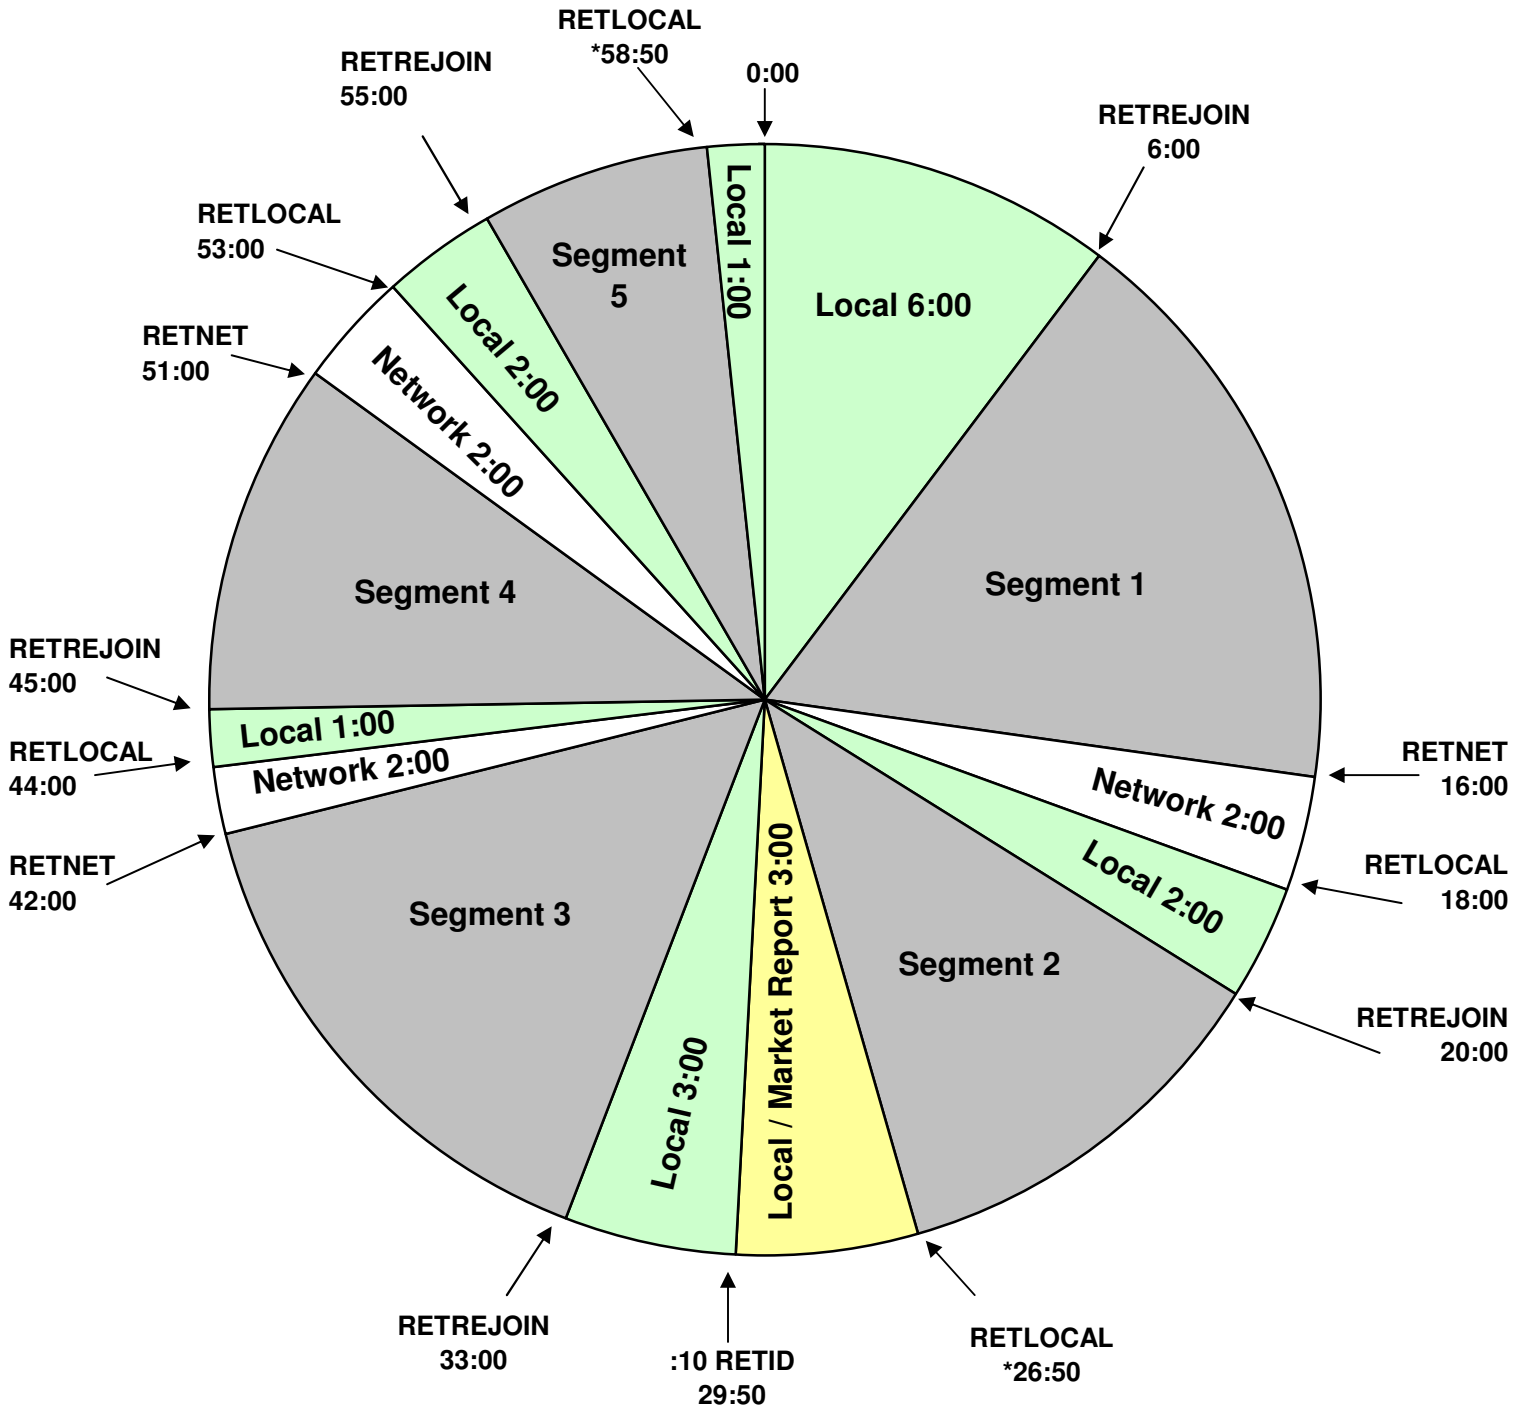

PROGRAM CLOCK
 Effective October 12, 2011
 Premiere XDS PRO4-P Satellite
 Fed Fridays 3pm to 5pm Pacific

For Technical Assistance Call
 Premiere Network Operations Center: (800) 276-4431
 Technical Info: <http://engineering.premiereradio.com>

RETLOCAL fires the local break
 RETREJOIN Joins the network
 Fixed breaks at 26:50 & 58:50
 :05 Music bed before all Net's
 :10 Bumber music at 20:, 33:, 45:, and 55: rejoins